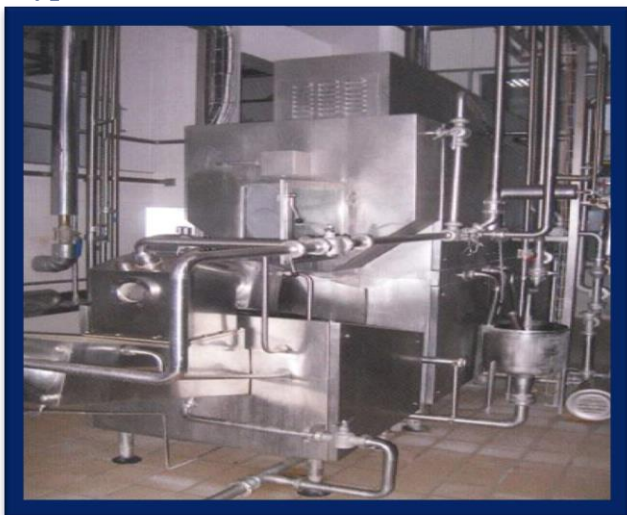

Beho spol. s r.o.

Staré Ransko 90 * 582 63 Kruceburk * Czech Republic

CONTINUOUS BUTTER MAKING MACHINE

QUALITY * CUSTOMER SATISFACTION * PRICE

www.beho.cz

CONTINUOUS BUTTER MAKING MACHINE

KZ * ZKU * KM

Continuous butter making machines (CBMM) are intended for butter production lines. The assembly line enables their supplementing by auxiliary equipment specified in accordance with technology used and with local conditions.

type KZ

type ZKU

type KM

Company B e H o spol. s r.o. offers a new modern range of butter-making machines, type KZ, meeting high quality requirements for butter.

At clients' request, we perform complete overhauls or refurbishments of older butter-making machines, types ZKU and KM.

Parameters	types KZ - ZKU - KM
Output of the facility	500 – 6 000 kg/ hod.
Fat-content of the processed cream	36 - 44 %

Company B e H o spol. s r.o. offers delivery of lines or line sections according to clients' wishes, including project documentation, commissioning and operator training. It also offers warranty and post-warranty servicing.